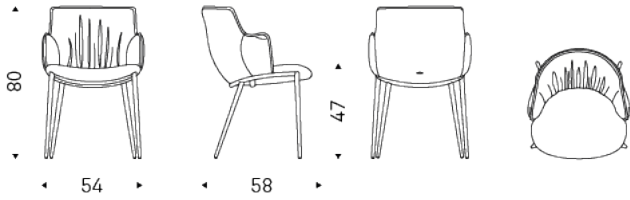

RIHANNA ML

Design: Luca Signoretti

Product description

Chair with frame in titanium (GFM11), bronze (GFM18), graphite (GFM69), pearl (GFM70) or black (GFM73) embossed lacquered steel. Cover in fabric, micro nubuck, soft leather or synthetic leather as per sample card. The cover is not removable.

RIHANNA ML

Design: Luca Signoretti

Dimension

RIHANNA ML

Design: Luca Signoretti

Finishes: frame

metal

GFM11 titanium embossed